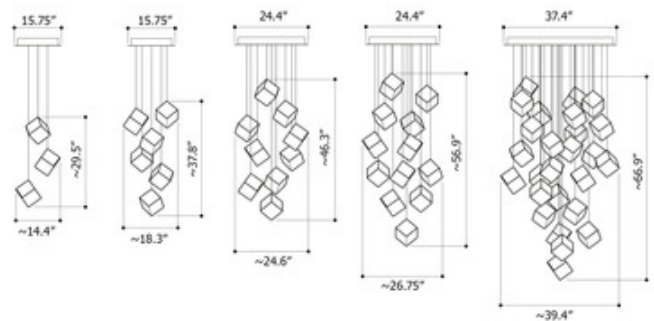

COMPANY	PROJECT	FIXTURE TYPE	APPROVED BY	DATE