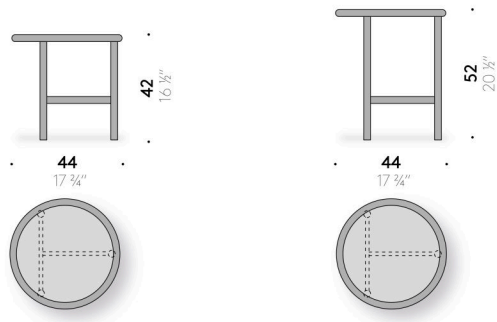

Marble top

Emperador Dark marble, Valentine Grey, grey Carnico, white Carrara marble, Calacatta Oro, Grey Stone - treated with water repellent products or finished with matt polyester.