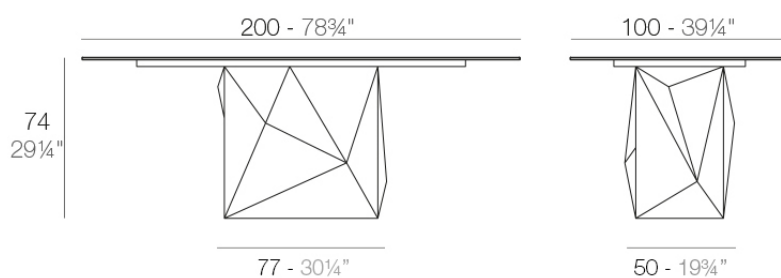

Faz table 200x100x72

by Ramón Esteve

A commitment to minimalist aesthetics, Faz is a sleek and contemporary ensemble of outdoor furniture and planters designed by Ramón Esteve for Vondom. Esteve's creative vision for Faz transcends mere functionality and aims to integrate and harmonize with different spaces, be they residential or expansive installations. Through a deliberate selection of materials and the strategic incorporation of lighting elements, Esteve has created an atmosphere that exudes serenity, timelessness and an universality. His ability to blend form and function creates an immersive experience where the boundaries between indoors and outdoors are blurred, leaving behind only an impression of cohesive elegance. In short, he is the mastermind behind Faz's ambience.

Info

Description

Made of polyethylene resin by rotational moulding. 100% Recyclable. Item suitable for indoor and outdoor use. Available in different finishes.

Weight: 100.15 Kg

FAZ Mesa 200 x 100
FAZ Dinning Table 78 3/4" x 39 1/4"