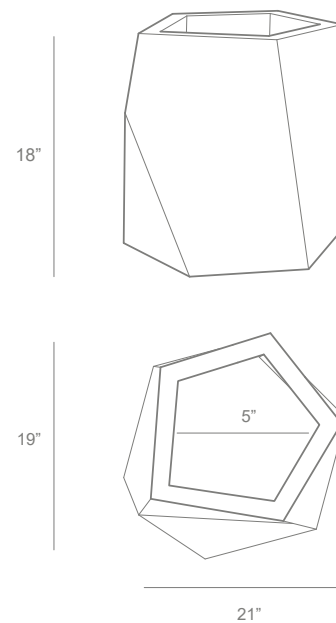

ROTTET COLLECTION

MEDIUM SCUTOID PLANTER

no. AC-004

DIMENSIONS

W 21" x D 19" x H 18" x O 15"

W 53cm x D 48cm x H 46cm x O 38cm

FINISHES

Stone: Carrara, Travertine, Nero Marquina

ROTTET COLLECTION

LARGE SCUTOID PLANTER

no. AC-010

DIMENSIONS

W 26" x D 25" x H 24" x O 21"

W 66cm x D 64cm x H 61cm x 53cm

FINISHES

Stone: Carrara, Travertine, Nero Marquina