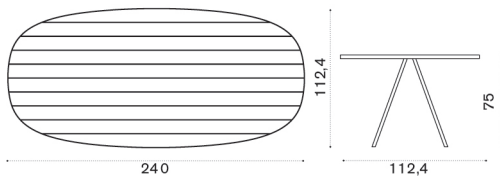

Esedra

Dining armchair

→ 13 | 1 box 60X70X90H 23 Kg

Item	Description
● ESPDH1WNFD43	Tight natwick + warmwhite
● ESPDH1WNHD43	Wide natwick + warmwhite
● ESCUPDAW25	Cuscini (sed+schie), nature white
● COVER219	Rain cover 66 x 56 h75

Oval dining table 240x112,4

→ 55 | 8 | 1 box 127X252X38H 95 Kg

● ESTPOD43T5	Warmwhite + teak decapato
● COVER218	Rain cover 241 x 113 h74

Square dining table 90x90