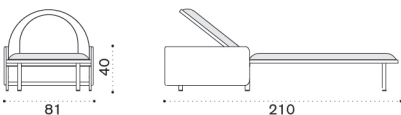

→ 44 | 2 boxes 1X 85X218X48H 48 Kg + 1X 130X70X20H 7 Kg

ESLEWNFD43T5	Tight natwick + warmwhite + t. dec.
ESCULEAW25	Materassino, nature white
COVER311	Rain cover 83 x 212 h40