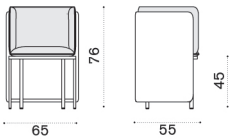

Esedra

Dining armchair

→ 13 | 1 box 60X70X90H 23 Kg

Item	Description
● ESPDH1WNFD43	Tight natwick + warmwhite
● ESPDH1WNHD43	Wide natwick + warmwhite
● ESCUPDAW25	Cuscini (sed+schie), nature white
● COVER219	Rain cover 66 x 56 h75

Oval dining table 240x112,4