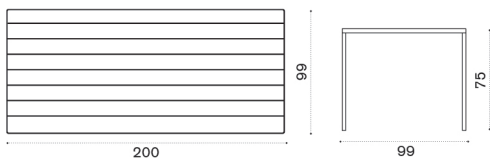

→ 54 | 8 | 1 box 119X231X41H 84 Kg

● ESTPRD43T5	Warmwhite + teak decapato
● COVER125	Rain cover 201 x 101 h75