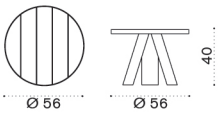

→ 8 | 1 box 61X61X44H 11 Kg

ESTCTD43T5	Warmwhite + teak decapato
COVER215	Rain cover ø 57 h39