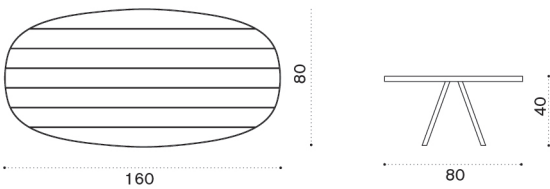

Oval coffee table 160x80

→ 21 | 1 box 83X164X43H 28 Kg

ESTCOD43T5	Warmwhite + teak decapato
COVER312	Rain cover 162 x 81 h40

Sunbed