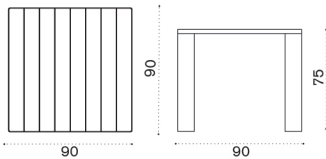

→ 20 | 4 | 1 box 97X97X21H 25 Kg

● ESTPOD43T5	Warmwhite + teak decapato
● COVER124	Rain cover 91 x 91 h74

Rectangular dining table 200x99