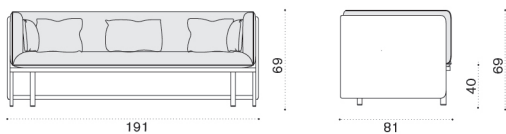

→ 50 | 1 box 83X194X102H 82,5 Kg

ESD3H1WNFD43	Tight natwick + warmwhite
ESD3H1WNHD43	Wide natwick + warmwhite
ESCUD3AW25	Cuscini (sed+5 schie), nature white
COVER212	Rain cover 192 x 82 h68

3 seater high back sofa