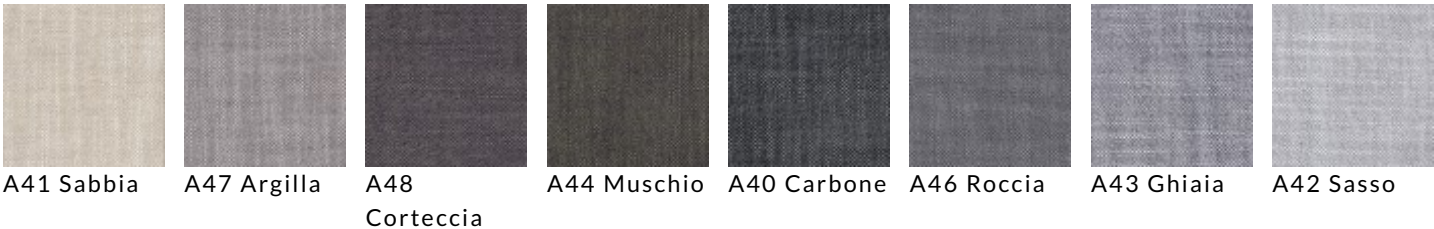

COVER FINISHINGS

NODONE

JOJO

629

BARBAT

B31 Cigno

B36 Tortora

B37
Beccaccino