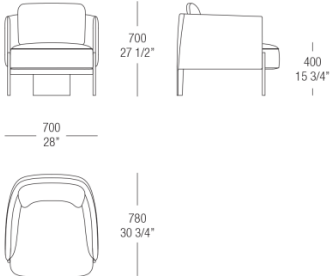

DIMENSIONS

Sofa W. 1650 mm

Round sofa W. 1700 mm

Armchair with armrests

Armchair without armrests

Dining armchair

Dining chair

MisuraEmme®