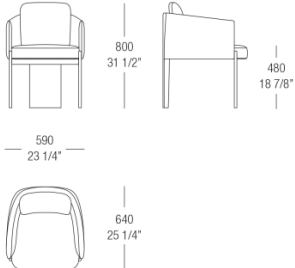

DIMENSIONS

Sofa W. 1650 mm

Round sofa W. 1700 mm

Armchair with armrests

Armchair without armrests

Dining armchair

Dining chair

MisuraEmme®