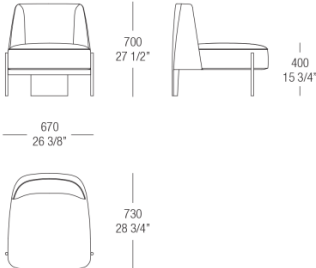

DIMENSIONS

Sofa W. 1650 mm

Round sofa W. 1700 mm

Armchair with armrests

Armchair without armrests

Dining armchair

Dining chair

MisuraEmme®