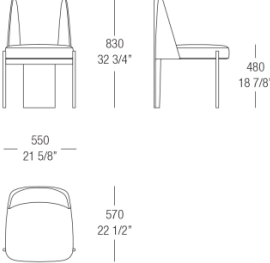

DIMENSIONS

Sofa W. 1650 mm

Round sofa W. 1700 mm

Armchair with armrests

Armchair without armrests

Dining armchair

Dining chair

MisuraEmme®