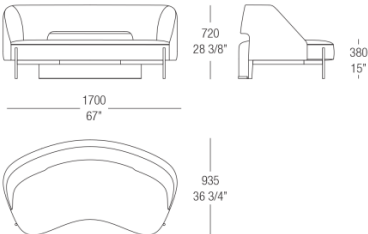

DIMENSIONS

Sofa W. 1650 mm

Round sofa W. 1700 mm

Armchair with armrests

Armchair without armrests

Dining armchair

Dining chair

MisuraEmme®