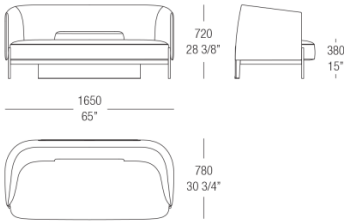

DIMENSIONS

Sofa W. 1650 mm

Round sofa W. 1700 mm

Armchair with armrests

Armchair without armrests

Dining armchair

Dining chair

MisuraEmme®