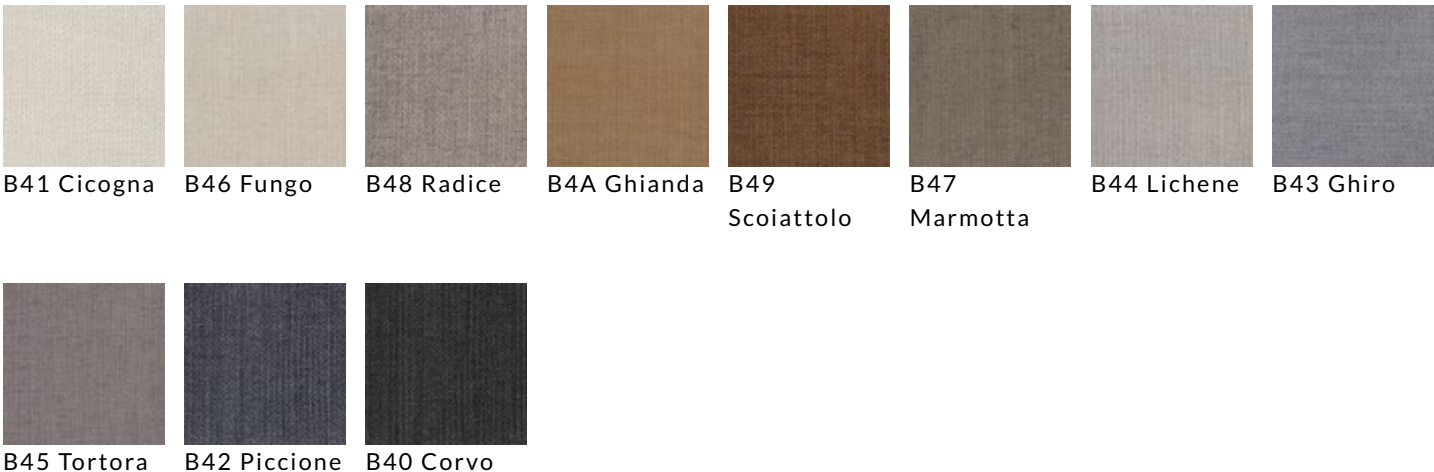

COVER FINISHINGS

NODONE

JOJO

629

BARBAT

B31 Cigno

B36 Tortora

B37
Beccaccino