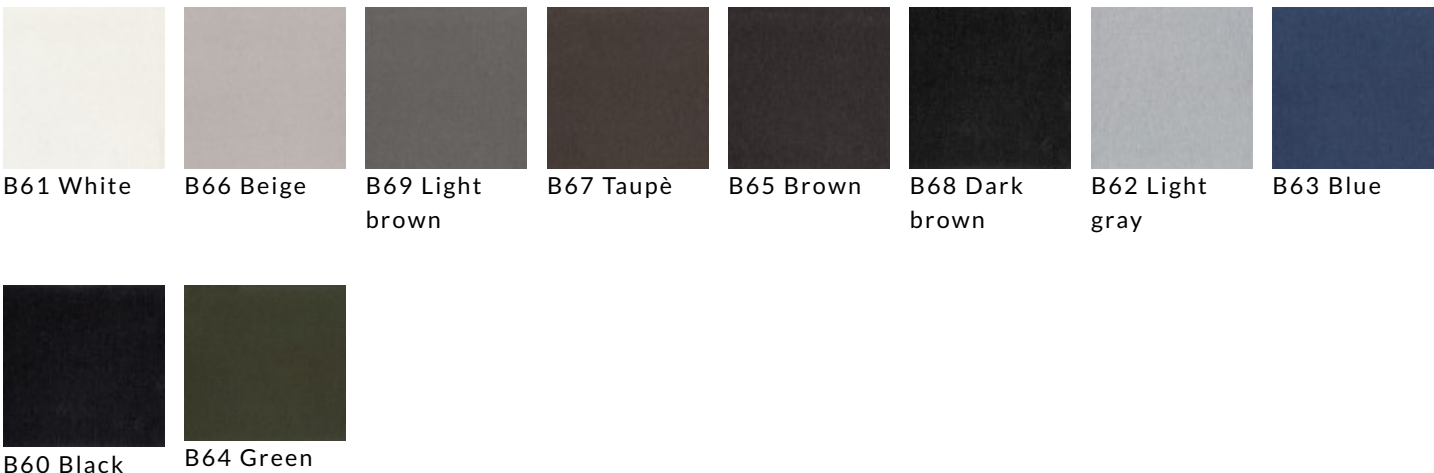

COVER FINISHINGS

NODONE

JOJO

629

BARBAT

B31 Cigno

B36 Tortora

B37
Beccaccino