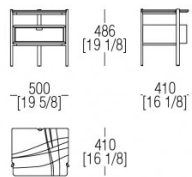

METAL BASE FINISHINGS

MATT METALS

528
Varnished
Bronze

DIMENSIONS

Night table W. 500 mm

Night table W. 700 mm

Chest of drawers