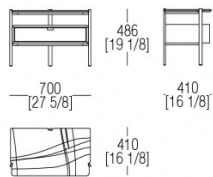

METAL BASE FINISHINGS

MATT METALS

528
Varnished
Bronze

DIMENSIONS

Night table W. 500 mm

Night table W. 700 mm

Chest of drawers