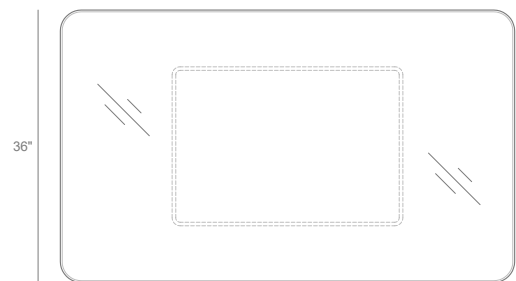

ROTTET COLLECTION

BENT METAL RECTANGLE TABLE

no. TA-001

DIMENSIONS

W 60" x D 36" x H 15"

W 152cm x D 91cm x H 38cm

FINISHES

Metal: All Rottet Collection Metals

Glass: All Rottet Collection Glass

60"