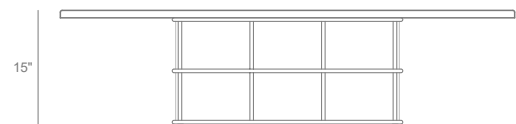

ROTTET COLLECTION

BENT METAL RECTANGLE TABLE

no. TA-001

DIMENSIONS

W 60" x D 36" x H 15"

W 152cm x D 91cm x H 38cm

FINISHES

Metal: All Rottet Collection Metals

Glass: All Rottet Collection Glass

60"