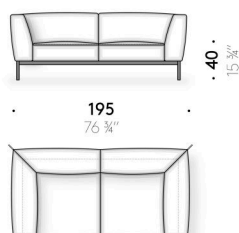

Everyday Life Modular Sofa

Design:

PAUL SMITH

+ info: <https://www.depadova.com/materials.pdf>

De Padova srl - info@depadova.it

MODULAR AND STRAIGHT SOFA

Materials

Frame

Dark solid ash wood legs finished with transparent solvent-based coating.
Natural ash solid wood joint.

Interior frame

powder-coated steel with elastic straps. Central foot with adjustable glide foot.

Backrest and armrest

wooden frame. Variable-density polyurethane foam. Goose down with kapok fibre covered with organic cotton cloth. For the FR (Fire Resistant) versions on request, the filling materials comply with the current regulations.

Seat cushions

variable-density polyurethane foam. Goose down with kapok fibre covered with organic cotton cloth. For the FR (Fire Resistant) versions on request, the filling materials comply with the current regulations.

Cover

removable cover in fabric or leather with cross stitching.

Zip

red zipper tape and puller in red leather.

Scatter cushions

goose down with kapok fibre, covered with organic cotton cloth.

Stone top

white Pece stone or Pece stone, finished with matt polyester.

Marble top

Emperador Dark marble, Valentine Grey, grey Carnico marble, white Carrara marble, Grey Stone, Calacatta Oro, Rosso Lepanto, Verde Alpi - treated with water repellent products or finished with matt polyester.