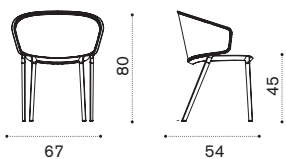

Dining armchair – Rope

→ 9 | 1 box 70X88X95H 42 Kg → 4 pcs

	PVPDD43R1	Light grey + warmwhite
	PVPDDGR4	Lava grey + dark grey
	COVER408	Rain cover 70 x 57 h80

Outdoor Decor