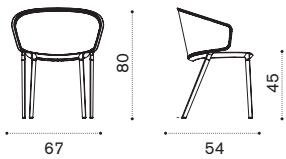

## Dining armchair – Natwick

→ 9 | 1 box 70X88X95H 42 Kg → 4 pcs