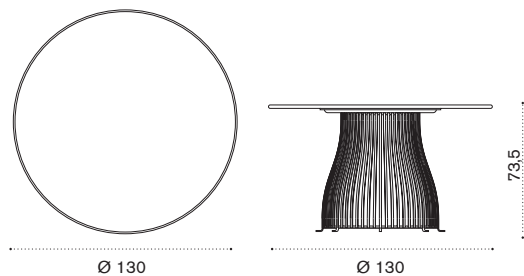

→ 43,5 | 2 boxes 1X 132X132X7H 43 Kg + 1X 77X77X73H 10 Kg

VXTPTD53LC	Alu. mineral grey + anthracite top
VXTPTD56LI	Alu. limestone white + ice white top
COVER722	Rain cover Ø131x h73

Ethimo