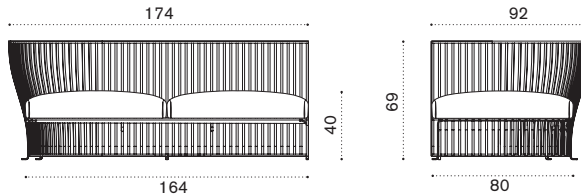

Back end module right

- VXFDD53 Aluminium mineral grey
- VXFDD56 Aluminium limestone white

- VXCUF46 Cushions (seat+4back), lichen
- VXCUF49 Cushion (seat+4back), linen color
- COVER602 Rain cover 176 x 94 h69 DX

→ 35 | 1 box 102X204X95H 69 Kg

Complementary back cushion 40x40

- VXCUSCM1A47 Back cushion, lichen melange
- VXCUSCM1A48 Back cushion, lichen twill
- VXCUSCM1P09 Back cushion, orange stripe
- VXCUSCM1TR18 Back cushion, orange

→ 0,5