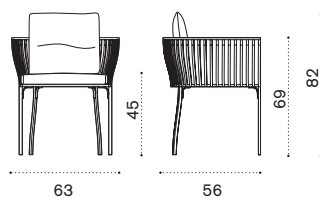

Venexia

Design: Luca Nichetto

Collection composed of:
2 seater sofa / lounge armchair
/ pouf / coffee table

FSC™ certified product

Dining armchair ^{NEW}

→ 8 | 1 box 65X58X72H 15 Kg

Item	Description
VXPDD53	Aluminium mineral grey
VXPDD56	Aluminium limestone white
VXCUPDA46	Cushions (seat+back), lichen
VXCUPDA47	Cushions (seat+back), lichen melange
VXCUPDA49	Cushions (seat+back), linen color
VXCUPDTR18	Cushions (seat+back), orange
COVER723	Rain cover 65 x 58 h68

Dining table ^{NEW}