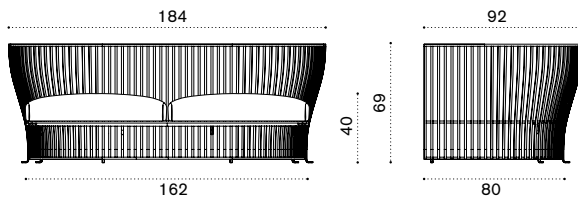

2 seater sofa

- VXD2D53
- VXD2D56

Aluminium mineral grey
Aluminium limestone white

- ● VXCUD2A46
- ● VXCUD2A49
- COVER601

Cushions (seat+5back), lichen
Cushion (seat+5back), linen color
Rain cover 186 x 94 h69

→ 40,5 | 1 box 102X196X95H 68,5 Kg

Ethimo