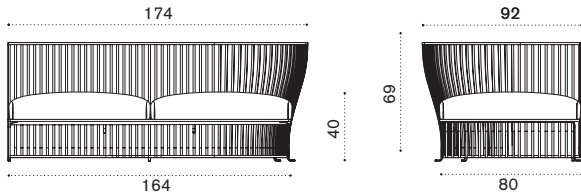

Back end module left

Item

Description

- VXFSD53 Aluminium mineral grey
- VXFSD56 Aluminium limestone white

- VXCUF46 Cushions (seat+4back), lichen
- VXCUF49 Cushion (seat+4back), linen color
- COVER603 Rain cover 176 x 94 h69 SX

→ 35 | 1 box 102X204X95H 69 Kg