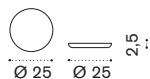

Cup holder Ø 25

VXPBT5

Cup holder, pickled teak